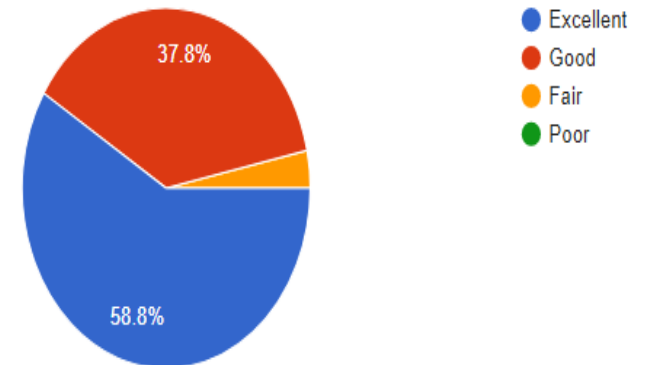

119 responses

The content of the day was useful and interesting

119 responses

How would you rate the Seminar ?

119 responses

Please rate the Speaker's knowledge of the topic

119 responses

GOVT.M.H. COLLEGE OF HOME SCIENCE AND SCIENCE FOR WOMEN , JABALPUR (M.P.)