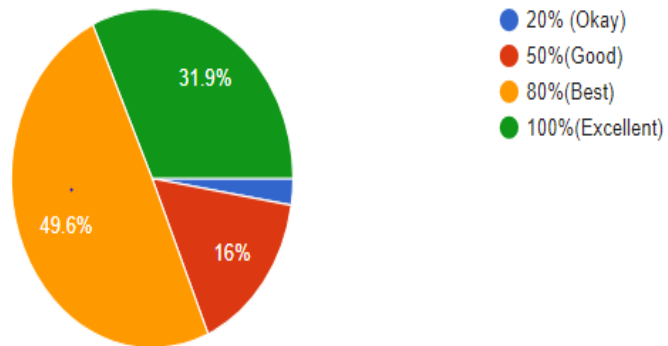

119 responses

The content of the day was useful and interesting

119 responses

How would you rate the Seminar ?

119 responses

Please rate the Speaker's knowledge of the topic

119 responses

GOVT.M.H. COLLEGE OF HOME SCIENCE AND SCIENCE FOR WOMEN , JABALPUR (M.P.)