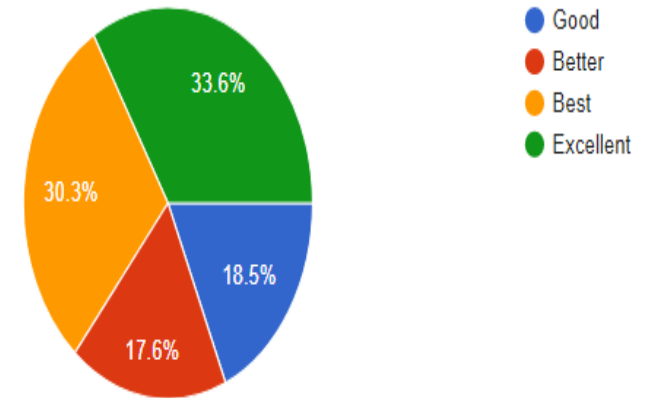

119 responses

The content of the day was useful and interesting

119 responses

How would you rate the Seminar ?

119 responses

Please rate the Speaker's knowledge of the topic

119 responses

GOVT.M.H. COLLEGE OF HOME SCIENCE AND SCIENCE FOR WOMEN , JABALPUR (M.P.)