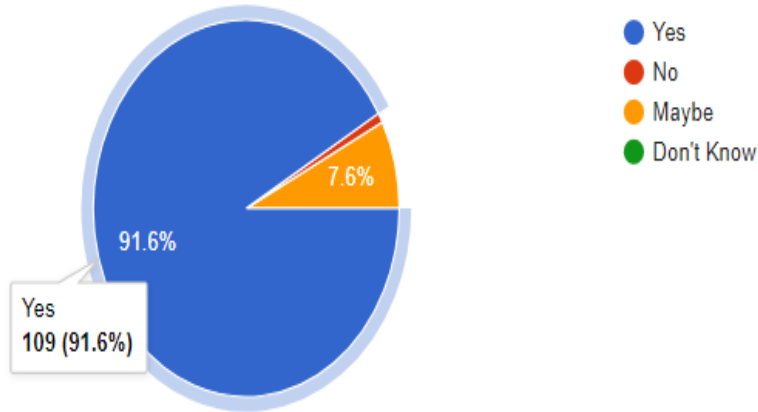

119 responses

The content of the day was useful and interesting

119 responses

How would you rate the Seminar ?

119 responses

Please rate the Speaker's knowledge of the topic

119 responses

GOVT.M.H. COLLEGE OF HOME SCIENCE AND SCIENCE FOR WOMEN , JABALPUR (M.P.)